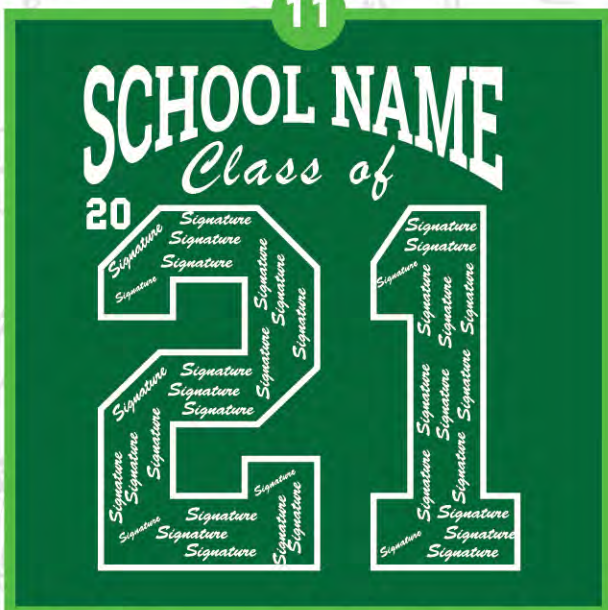

6TH YEAR / SCHOOL TRIPS / TEAMS / CLUBS

2b BACK PRINT TEMPLATES - customised with your school name, year & signatures.

9

10

11

12

Customised Hoodies & T-shirts.

6TH YEAR / SCHOOL TRIPS / TEAMS / CLUBS