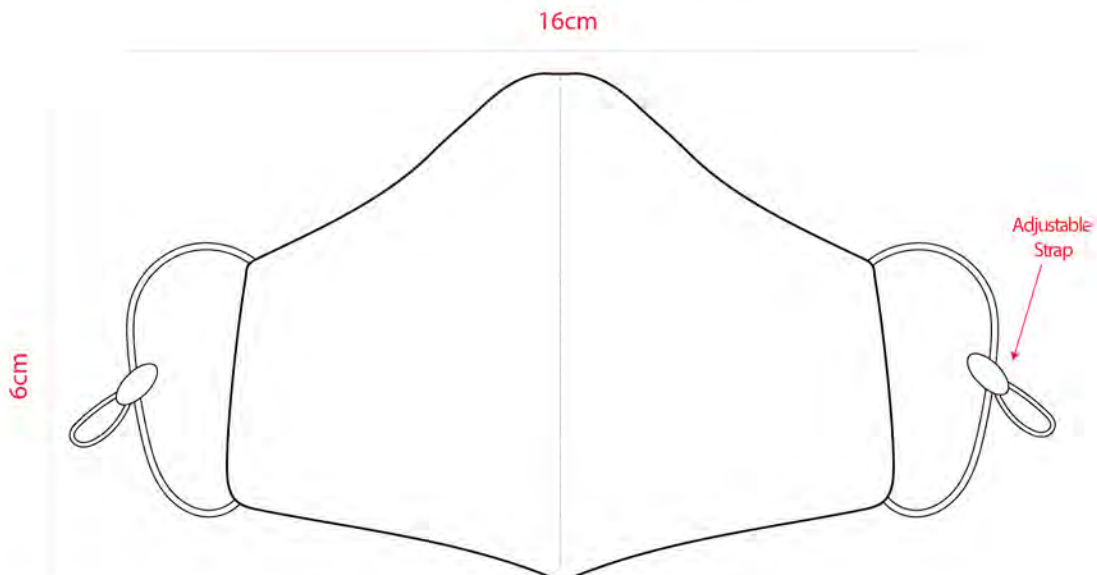

Customised Face Masks

RE-USABLE

PRACTICAL DEFENCE

ALL DAY

1 Select your size :

Adult Face Mask

Kids Face Mask

Customised Face Masks