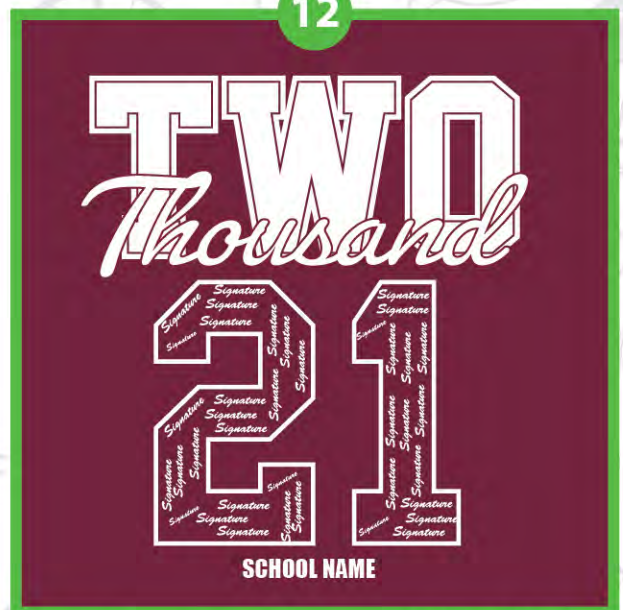

Customised Hoodies & T-shirts.

6TH YEAR / SCHOOL TRIPS / TEAMS / CLUBS

2b BACK PRINT TEMPLATES - customised with your school name, year & signatures.

9

10

11

12