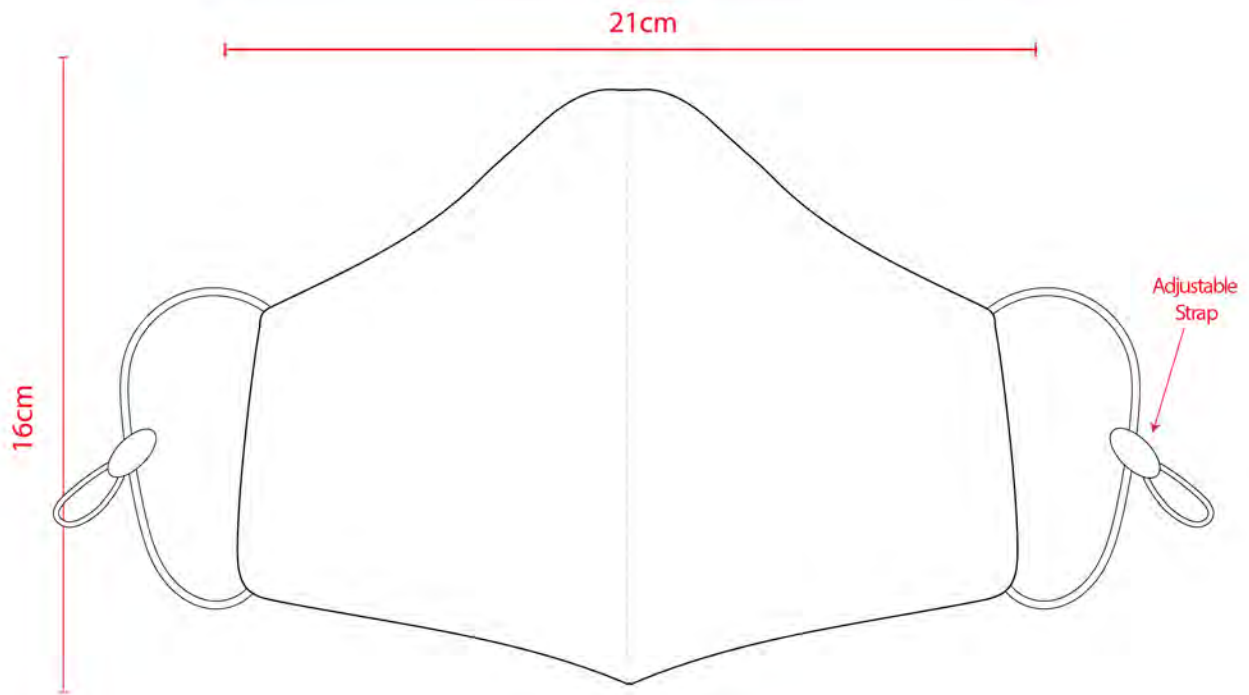

Customised Face Masks

RE-USABLE

PRACTICAL DEFENCE

ALL DAY

1 Select your size :

Adult Face Mask